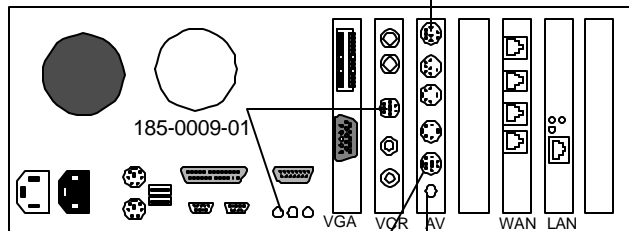

Cable layout for hooking up tv in office to see and hear students in the classroom. IPower 970 must be in a video call to have this work. Any RF Modulator will work. Another option is to use an old VCR with line 1 input capability in place of the RF Modulator.

Customer Provided RCA to RCA Cable

Radio Shack Video RF Modulator
Part 15-1214 for \$29.99

To Coax Jack that will go
to Coax jack in Office

185-0009-01
510-0190-01
Mic & Cable
610-0531-02
Power Microphone